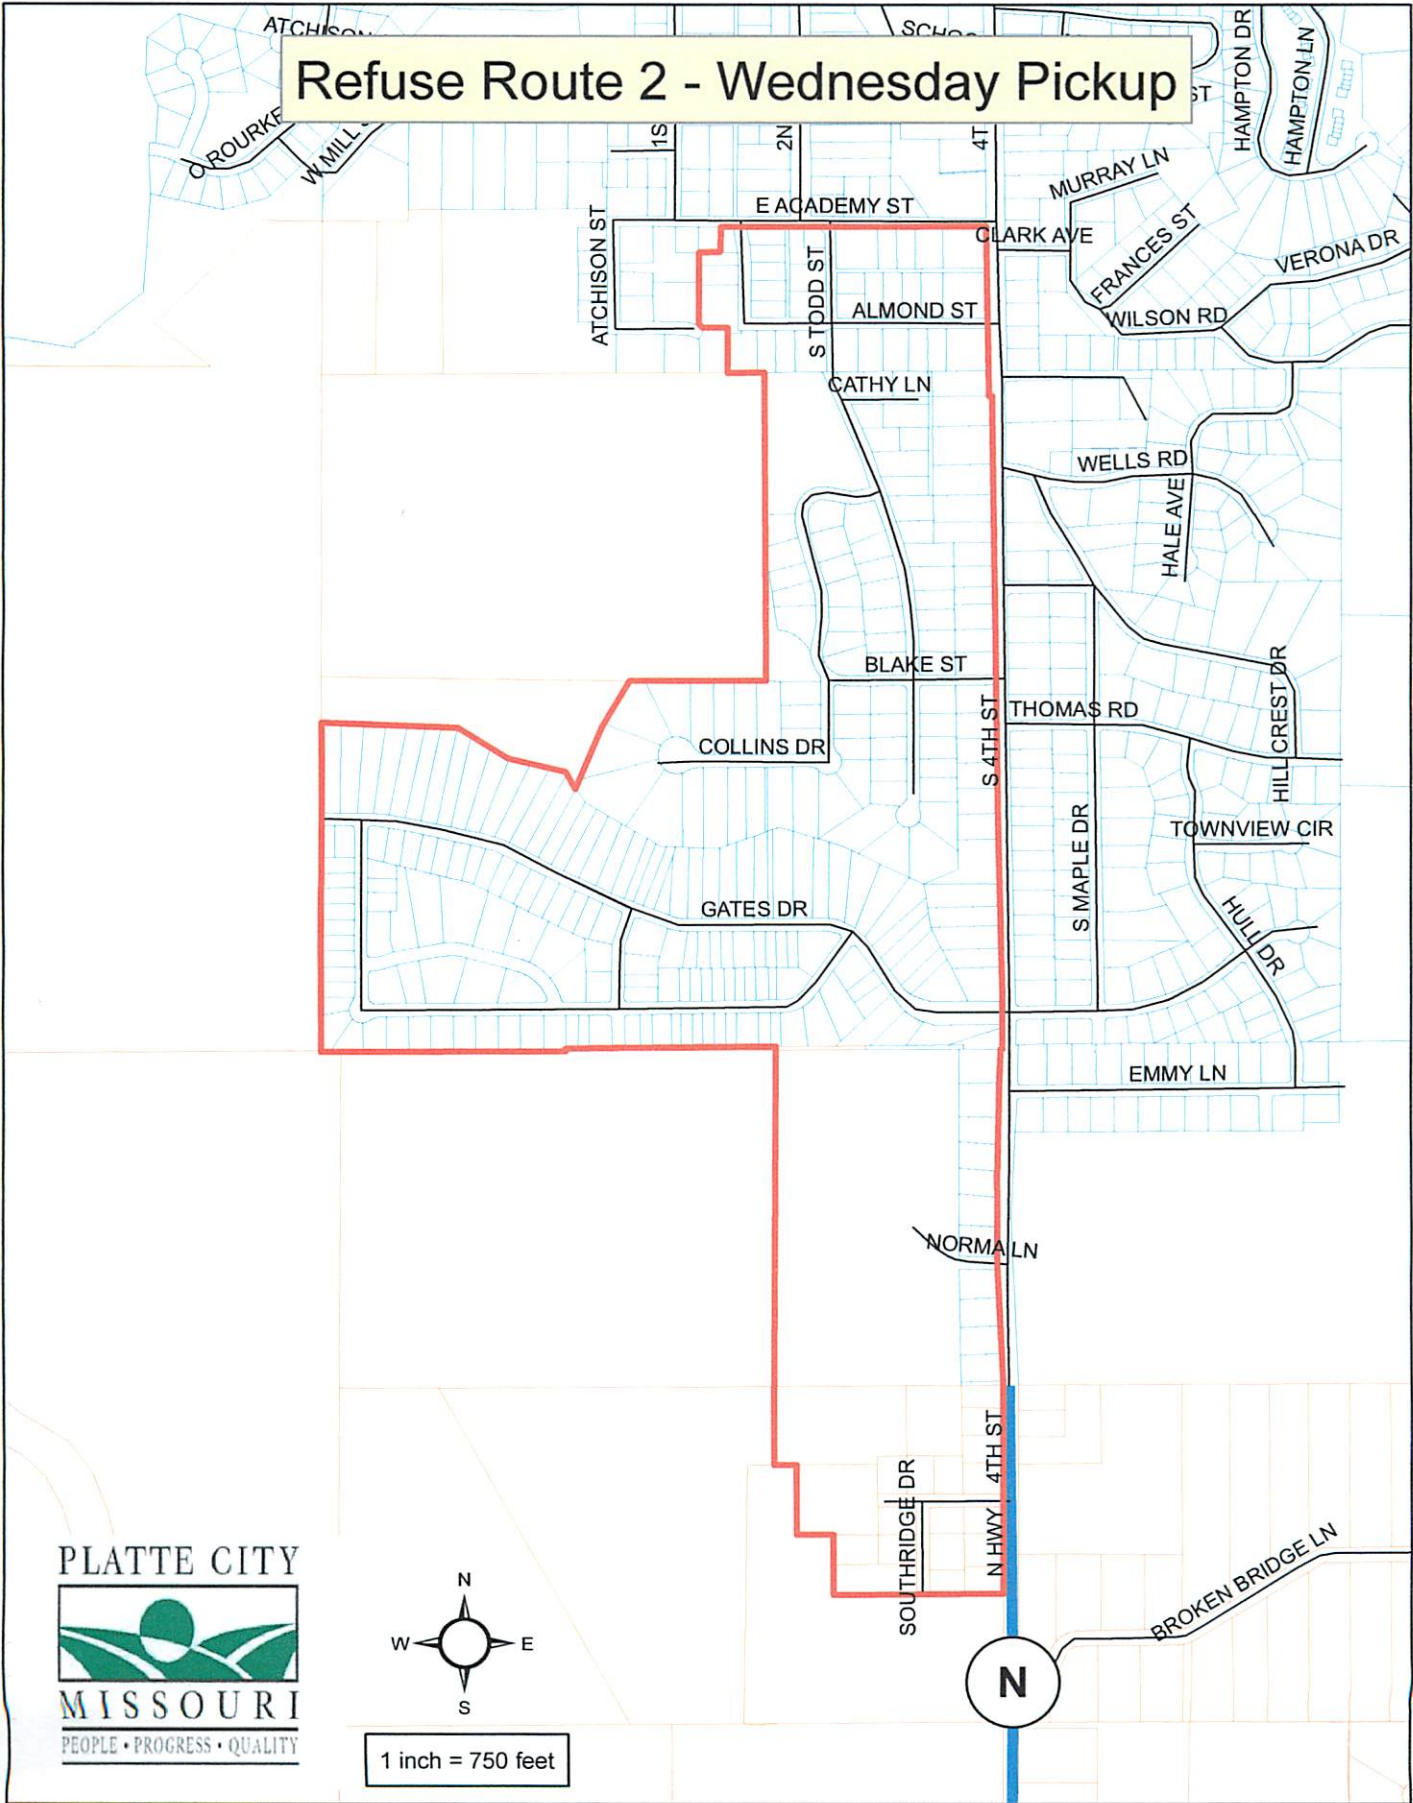

# Refuse Route 1 - Tuesday Pickup

# Refuse Route 2 - Wednesday Pickup

1 inch = 750 feet

# Refuse Route 3 - Thursday Pickup

PLATTE CITY  
  
MISSOURI  
PEOPLE • PROGRESS • QUALITY

1 inch = 623 feet