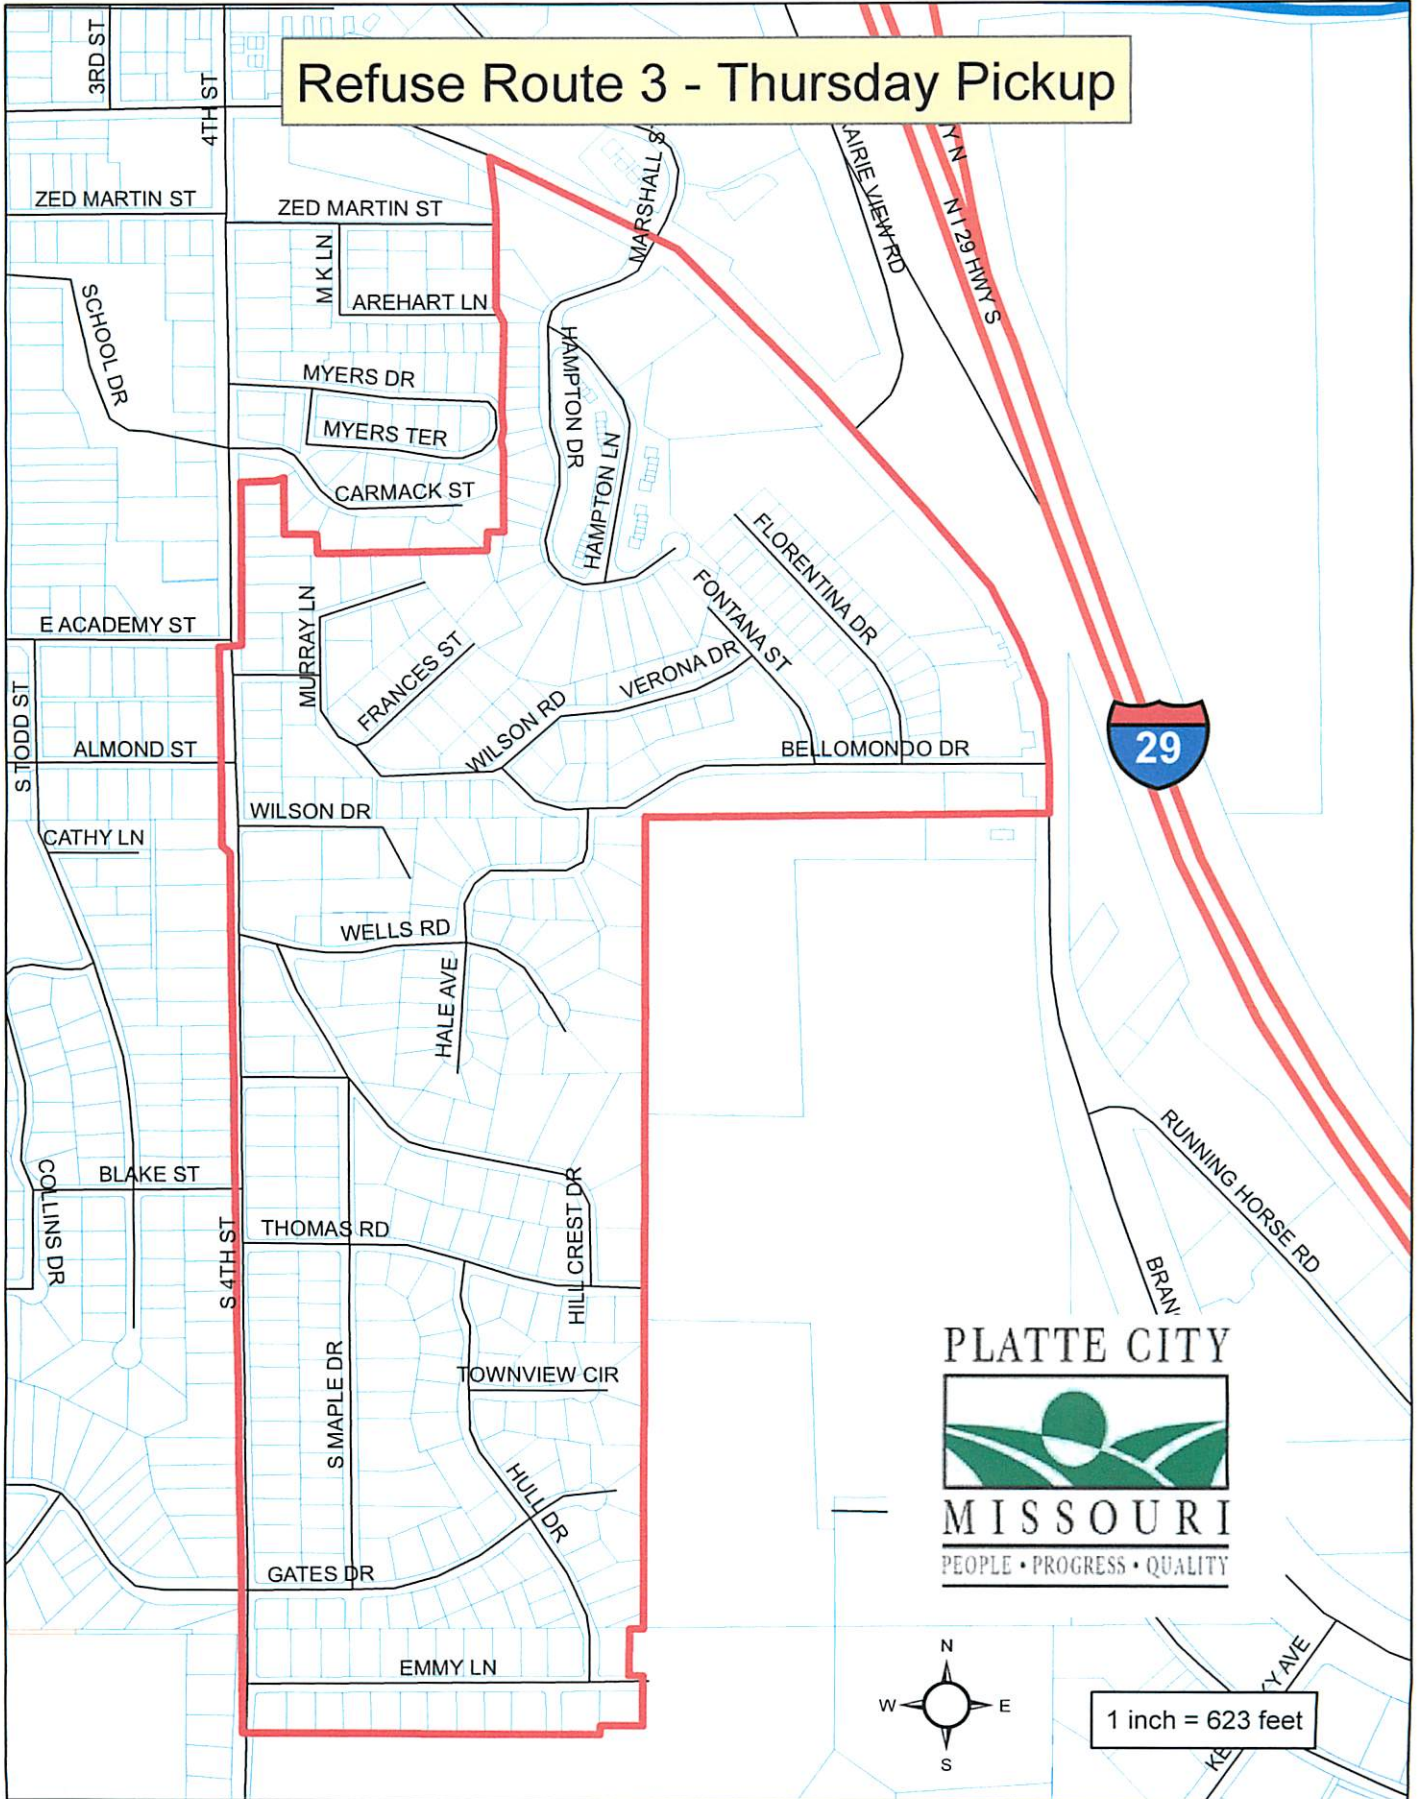

# Refuse Route 1 - Tuesday Pickup

# Refuse Route 2 - Wednesday Pickup

1 inch = 750 feet

# Refuse Route 3 - Thursday Pickup

PLATTE CITY  
  
MISSOURI  
PEOPLE • PROGRESS • QUALITY

1 inch = 623 feet