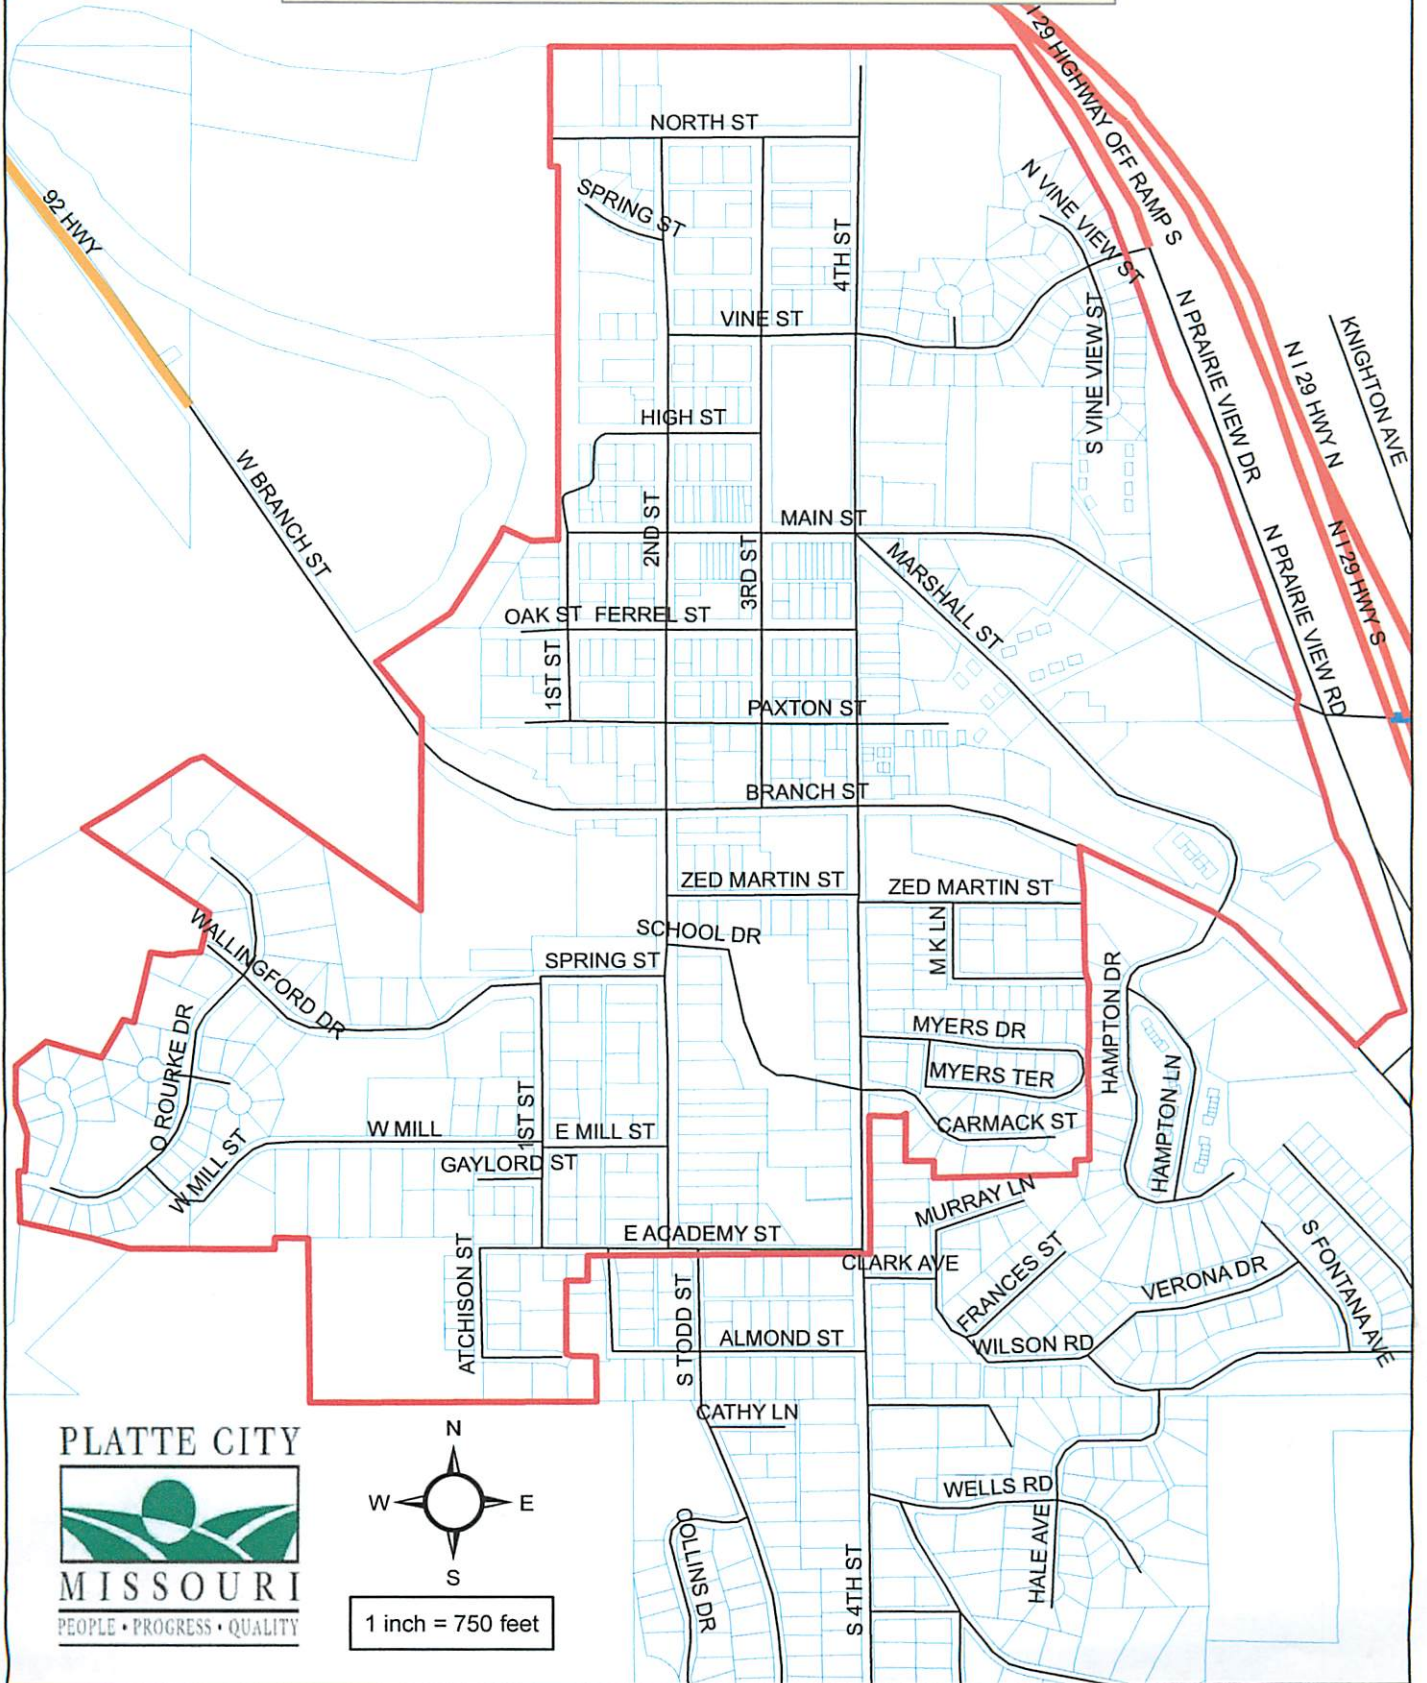

# Refuse Route 1 - Tuesday Pickup

# Refuse Route 2 - Wednesday Pickup

1 inch = 750 feet

# Refuse Route 3 - Thursday Pickup

PLATTE CITY  
  
MISSOURI  
PEOPLE • PROGRESS • QUALITY

1 inch = 623 feet